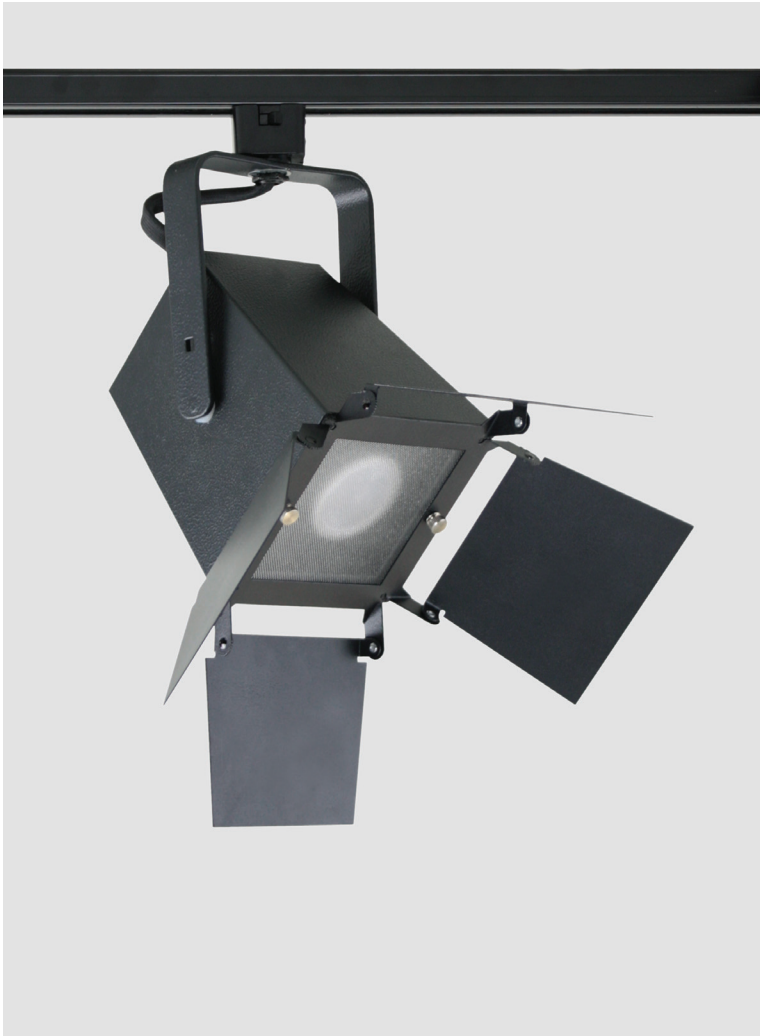

**SPEC TRAK SERIES
PHOTO STYLE TRACK**
65 WATT MAXIMUM

**STQ16
SERIES**

PRODUCT INFORMATION:

- Photo style MR16 Incandescent track fixture.
- Designed for MR16 lamps.
- Electronic 120v transformer
- Interchangeable reflectors and lenses.
- Manufactured and tested to UL Standard No. 1598. ETL Listed.

* Shown with Optional Stem Mounting

MODEL	TRANSFORMER	OPTIONS	ADAPTOR	FINISH	ACCESSORIES*
STQ16LV- Spec Trak Low Voltage Incandescent MR16	E1 -Electronic, 120v E2 -Electronic, 277v	FS -Fuse holder and fuse WRL -Label with Max Wattage SW -Switch	GES66 -Works with GET Track TEK100 -Works with TEK Track HTEK100 -Works with HTEK Track GA100 -Works with XTS Track GES70 -Monopoint Canopy	MT -Mini Textured Silver MB -Matte Black MW -Matte White CC -Custom Color *See SPECTRUM color chart for a full list of colors (MT/MB/ -with black adaptor & cord MW -with white adaptor & cord)	LN20 -Lens (see lens pages) SN20 -Snoot HL20 -Hex Louver 6STEM -6" Stem 12STEM -12" Stem 18STEM -18" Stem 24STEM -24" Stem *Accessory & Stem finish will match fixture.
STQ16LV	E1	FS	TEK100	MT	HL20