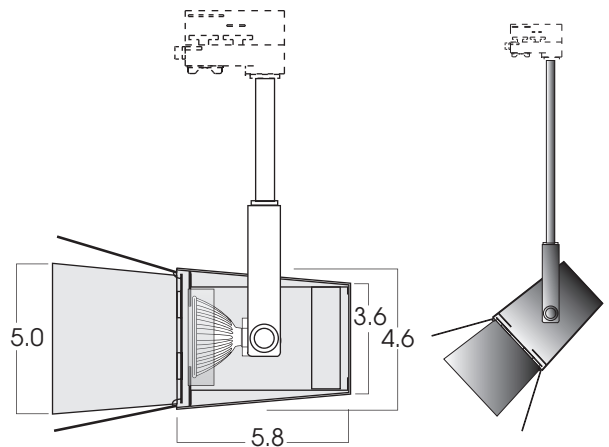

**SPEC TRAK SERIES
PHOTO STYLE TRACK**
65 WATT MAXIMUM

**STQ16
SERIES**

PRODUCT INFORMATION:

- Photo style MR16 Incandescent track fixture.
- Designed for MR16 lamps.
- Electronic 120v transformer
- Interchangeable reflectors and lenses.
- Manufactured and tested to UL Standard No. 1598. ETL Listed.

* Shown with Optional Stem Mounting

MODEL	TRANSFORMER	OPTIONS	ADAPTOR	FINISH	ACCESSORIES*
STQ16LV- Spec Trak Low Voltage Incandescent MR16	E1 -Electronic, 120v E2 -Electronic, 277v	FS -Fuse holder and fuse WRL -Label with Max Wattage SW -Switch	GES66 -Works with GET Track TEK100 -Works with TEK Track HTEK100 -Works with HTEK Track GA100 -Works with XTS Track GES70 -Monopoint Canopy	MT -Mini Textured Silver MB -Matte Black MW -Matte White CC -Custom Color *See SPECTRUM color chart for a full list of colors (MT/MB/ -with black adaptor & cord MW -with white adaptor & cord)	LN20 -Lens (see lens pages) SN20 -Snoot HL20 -Hex Louver 6STEM -6" Stem 12STEM -12" Stem 18STEM -18" Stem 24STEM -24" Stem *Accessory & Stem finish will match fixture.
STQ16LV	E1	FS	TEK100	MT	HL20